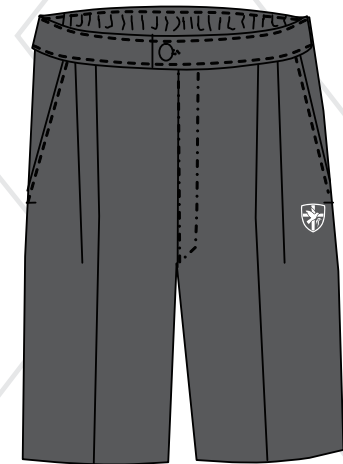

Boys Uniform P-6 (Summer)

Optional

Belgrave Heights Christian School

Boys Uniform P-6 (Winter)

Optional

Optional

Belgrave Heights Christian School

Girls Uniform P-6 (Summer)

Optional

Optional

Belgrave Heights Christian School

Girls Uniform P-6 (Winter)

Optional

Optional

Belgrave Heights Christian School

Boys and Girls Uniform P-6 (Sport)