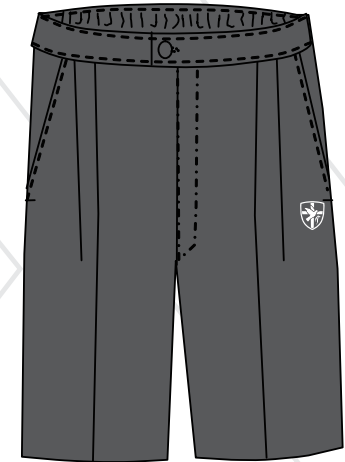

Boys Uniform P-6 (Summer)

Optional

Belgrave Heights Christian School

Boys Uniform P-6 (Winter)

Optional

Optional

Belgrave Heights Christian School

Girls Uniform P-6 (Summer)

Optional

Optional

Belgrave Heights Christian School

Girls Uniform P-6 (Winter)

Optional

Optional

Belgrave Heights Christian School

Boys and Girls Uniform P-6 (Sport)