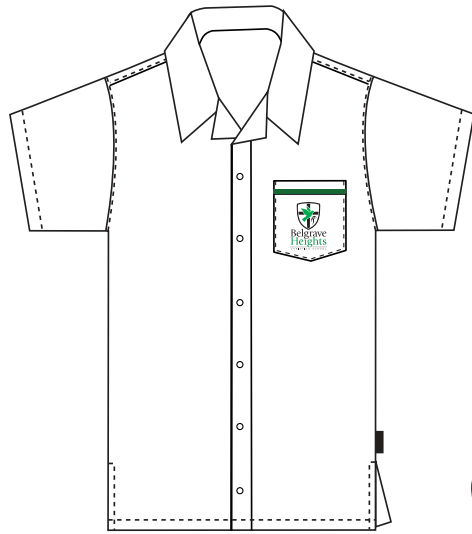

Belgrave Heights Christian School

Boys Uniform 7-12 (Summer)

Optional

Belgrave Heights Christian School

Boys Uniform 7-12 (Winter)

Optional

Optional

Optional