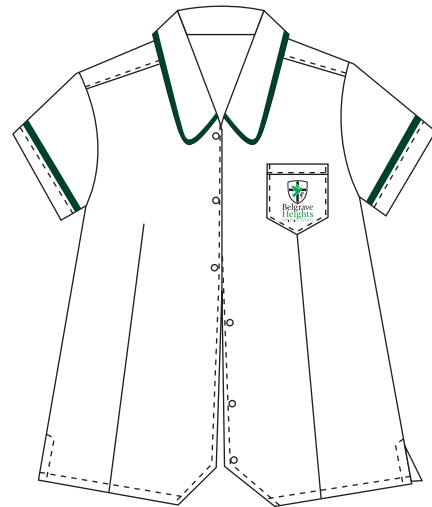

Belgrave Heights Christian School

Boys and Girls Uniform 7-12 (Sport))

Unisex sport shorts

Ladies sport shorts

Belgrave Heights Christian School

Girls Uniform 7-12 (Summer)

Optional

Optional