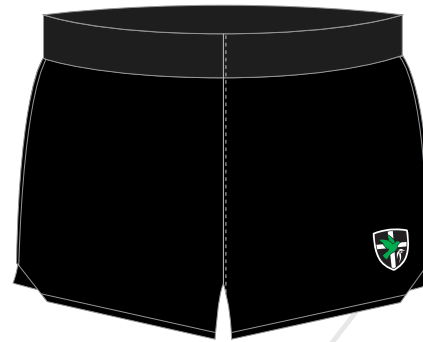

Optional

Optional

Belgrave Heights Christian School

Girls Uniform P-6 (Winter)

Optional

Optional

Belgrave Heights Christian School

Boys and Girls Uniform P-6 (Sport)

Belgrave Heights Christian School

Boys Uniform 7-12 (Summer)

Optional

Belgrave Heights Christian School

Boys Uniform 7-12 (Winter)

Optional

Optional

Optional

Belgrave Heights Christian School

Boys and Girls Uniform 7-12 (Sport))

Unisex sport shorts

Ladies sport shorts

Belgrave Heights Christian School

Girls Uniform 7-12 (Summer)

Optional

Optional