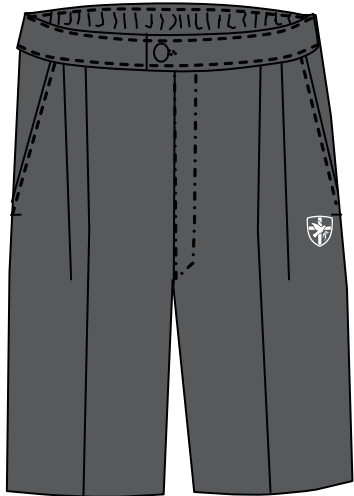

Belgrave Heights Christian School

Uniform Requirements

Belgrave Heights Christian School

Early Learning Centre Uniform

Optional

Optional

Optional

Belgrave Heights Christian School

Boys Uniform P-6 (Summer)

Optional

Belgrave Heights Christian School

Boys Uniform P-6 (Winter)

Optional

Optional

Belgrave Heights Christian School

Girls Uniform P-6 (Summer)