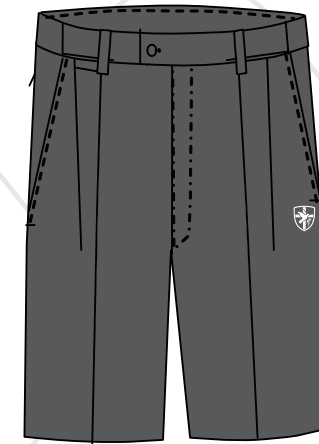

Optional

Optional

Belgrave Heights Christian School

Girls Uniform P-6 (Winter)

Optional

Optional

Belgrave Heights Christian School

Boys and Girls Uniform P-6 (Sport)

Belgrave Heights Christian School

Boys Uniform 7-12 (Summer)

Optional

Belgrave Heights Christian School

Boys Uniform 7-12 (Winter)

Optional

Optional

Optional