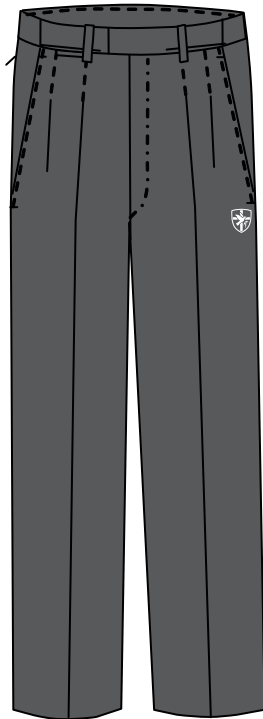

Belgrave Heights Christian School

Boys Uniform 7-12 (Summer)

Optional

Belgrave Heights Christian School

Boys Uniform 7-12 (Winter)

Optional

Optional

Optional