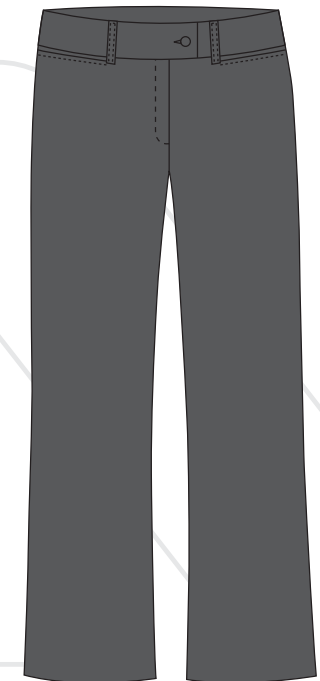

Belgrave Heights Christian School

Boys and Girls Uniform 7-12 (Sport))

Unisex sport shorts

Ladies sport shorts

Belgrave Heights Christian School

Girls Uniform 7-12 (Summer)

Optional

Optional